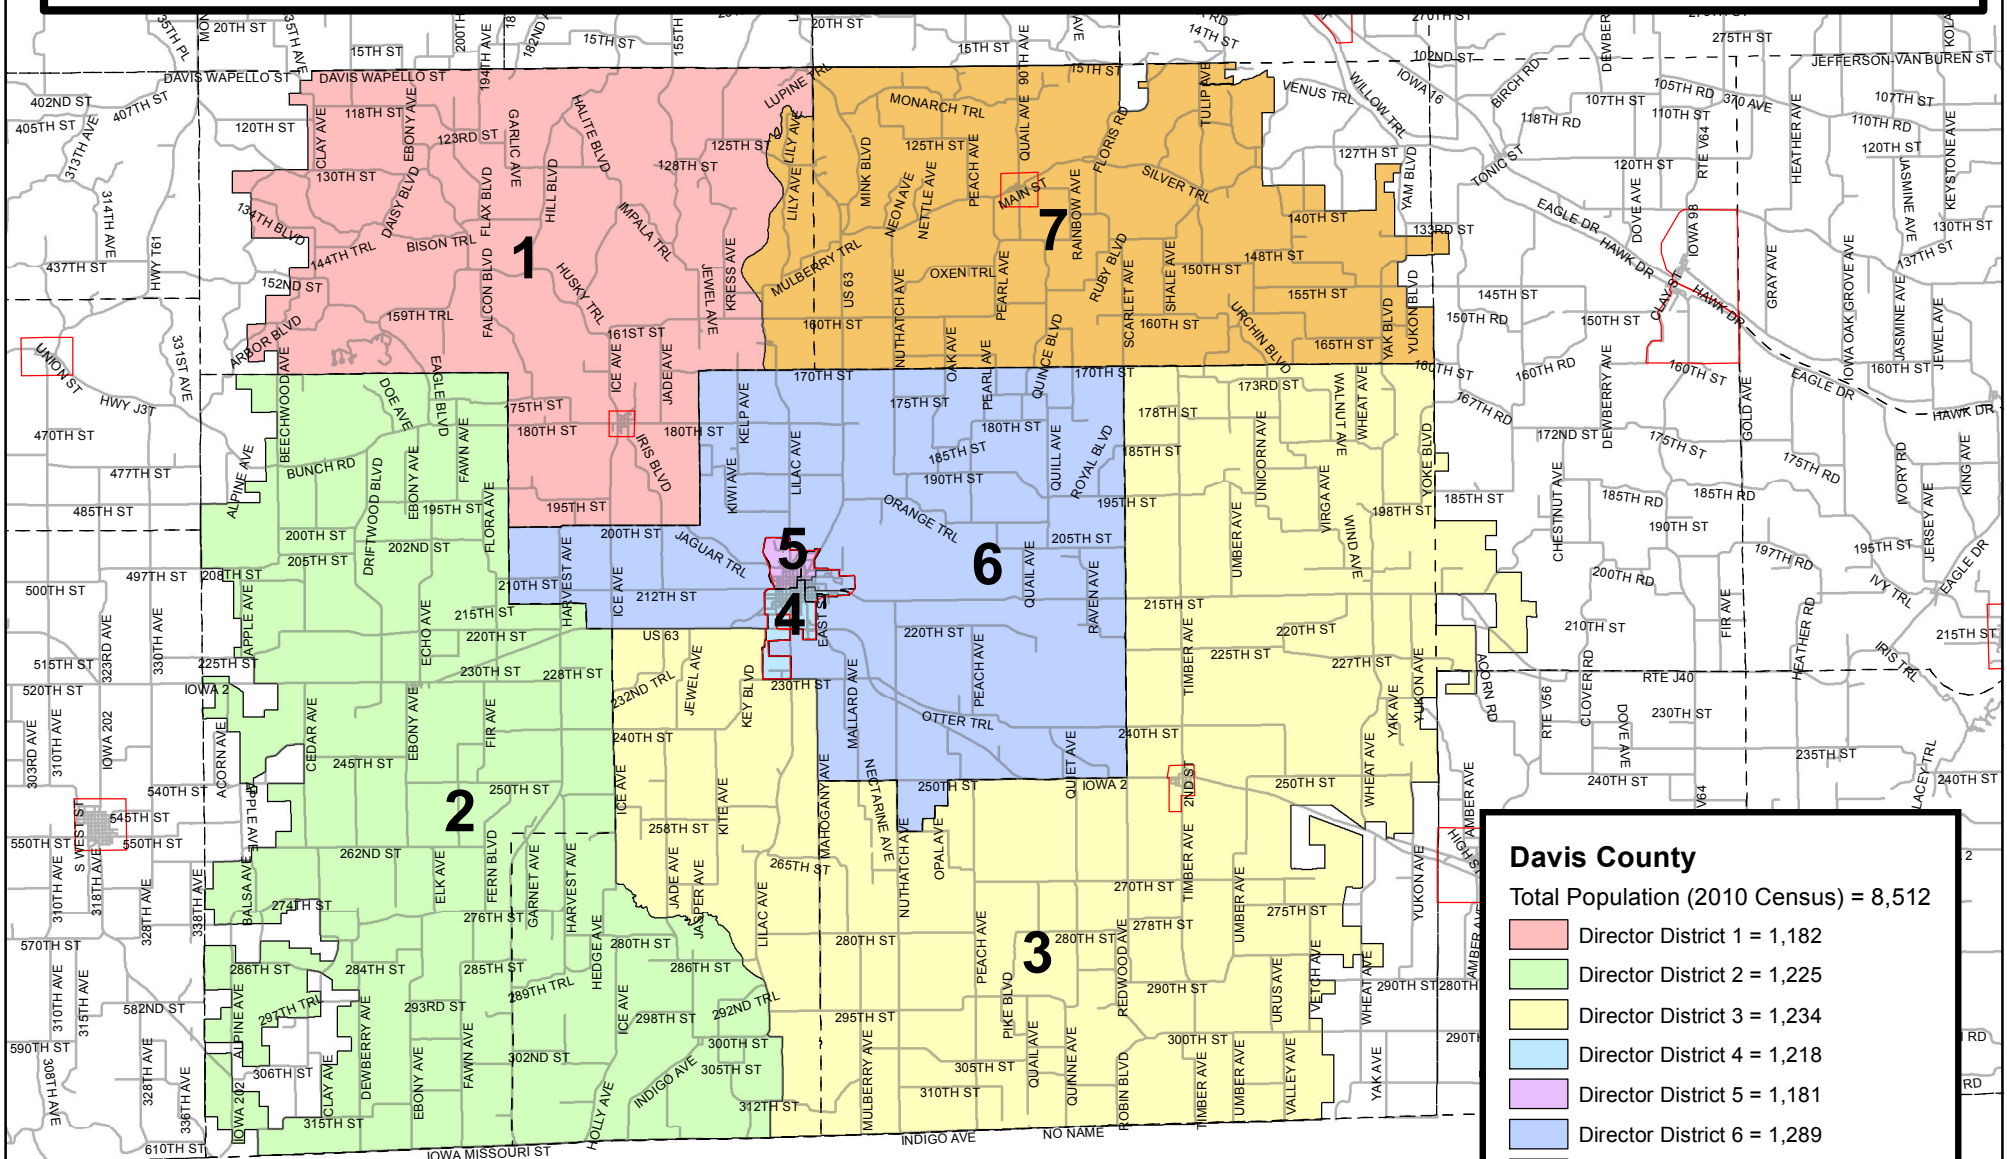

Davis County: Proposed Director District Plan

(Based on 2010 Census Population Data - Adopted TBA)

Davis County
Total Population (2010 Census) = 8,512

- Director District 1 = 1,182
- Director District 2 = 1,225
- Director District 3 = 1,234
- Director District 4 = 1,218
- Director District 5 = 1,181
- Director District 6 = 1,289
- Director District 7 = 1,183
- Incorporated Cities
- Voting Precincts
- Roads